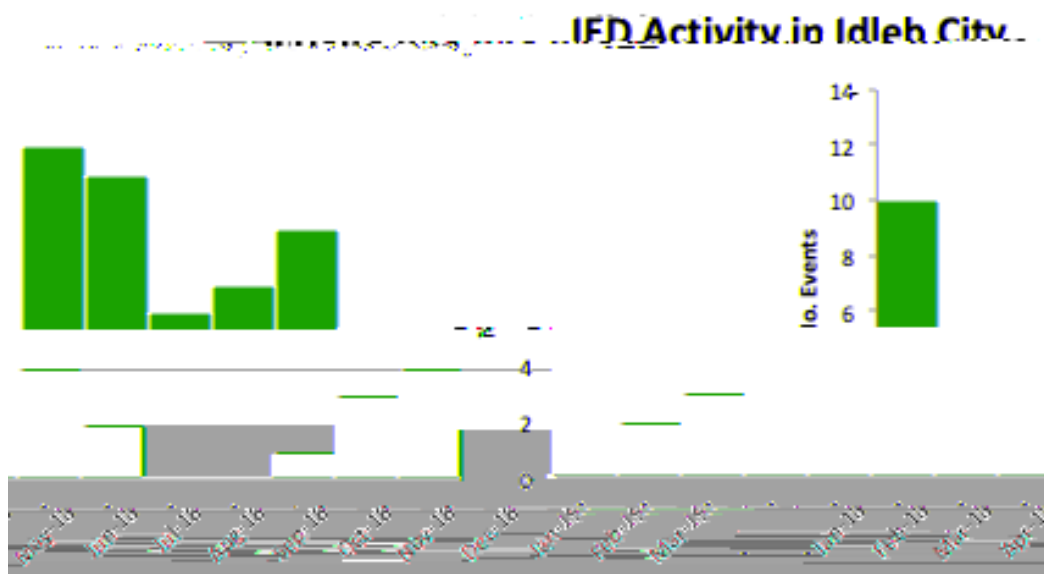

SOUTH AND CENTRAL SYRIA